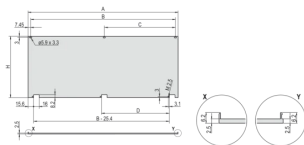

Mounting: Hinged, Bottom

Gasket Type: Textile EMC

Front Finish: Anodized

Rear Finish: Conductive

Treated Edges: No

Complies With: IEC 60297-3-101; IEEE 1101.1/10

Hloubka (D): 2.5mm

EMC Shielding: No (Retrofittable)

Povrchová úprava: Anodized; Passivated

Výška (H): 128.4mm

Materiál: Hliník

Product Type: Front Panel

Typ: Front Panel without Handle

Šířka (W): 213mm

Gross Weight: 0.296kg

DALŠÍ PODROBNOSTI O PRODUKTU

Front panel can be removed in opened position (> 135°).

DIAGRAMS

UPOZORNĚNÍ

Produkty nVent musí být instalovány a používány pouze tak, jak je uvedeno v instrukčních listech a materiálech pro školení nVent. Instrukční listy jsou k dispozici na www.nvent.com a od vašeho zástupce zákaznického servisu nVent. Nesprávná instalace, zneužití, nesprávné použití nebo jiný nedostatek úplného dodržování pokynů a varování nVent může způsobit selhání produktu, poškození majetku, vážné zranění osob a smrt a/nebo zrušit vaši záruku.