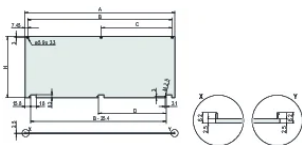

Mounting: Hinged, Bottom

Gasket Type: Textile EMC

Front Finish: Anodized

Rear Finish: Conductive

Treated Edges: No

Complies With: IEC 60297-3-101; IEEE 1101.1/10

Hloubka (D): 2.5mm

EMC Shielding: No (Retrofittable)

Povrchová úprava: Anodized; Passivated

Výška (H): 128.4mm

Materiál: Hliník

Product Type: Front Panel

Typ: Front Panel without Handle

Šířka (W): 426.4mm

Gross Weight: 0.546kg

DALŠÍ PODROBNOSTI O PRODUKTU

Front panel can be removed in opened position (> 135°).

DIAGRAMS

UPOZORNĚNÍ

Produkty nVent musí být instalovány a používány pouze tak, jak je uvedeno v instrukčních listech a materiálech pro školení nVent. Instrukční listy jsou k dispozici na www.nvent.com a od vašeho zástupce zákaznického servisu nVent. Nesprávná instalace, zneužití, nesprávné použití nebo jiný nedostatek úplného dodržování pokynů a varování nVent může způsobit selhání produktu, poškození majetku, vážné zranění osob a smrt a/nebo zrušit vaši záruku.