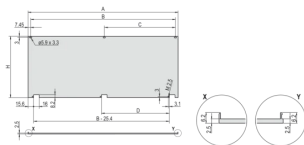

Mounting: Hinged, Bottom

Gasket Type: Textile EMC

Front Finish: Anodized

Rear Finish: Conductive

Treated Edges: No

Complies With: IEC 60297-3-101; IEEE 1101.1/10

Hloubka (D): 2.5mm

EMC Shielding: No (Retrofittable)

Povrchová úprava: Anodized; Passivated

Výška (H): 261.8mm

Materiál: Hliník

Product Type: Front Panel

Typ: Front Panel without Handle

Šířka (W): 213mm

Gross Weight: 0.586kg

DALŠÍ PODROBNOSTI O PRODUKTU

Front panel can be removed in opened position (> 135°).

DIAGRAMS

UPOZORNĚNÍ

Produkty nVent musí být instalovány a používány pouze tak, jak je uvedeno v instrukčních listech a materiálech pro školení nVent. Instrukční listy jsou k dispozici na www.nvent.com a od vašeho zástupce zákaznického servisu nVent. Nesprávná instalace, zneužití, nesprávné použití nebo jiný nedostatek úplného dodržování pokynů a varování nVent může způsobit selhání produktu, poškození majetku, vážné zranění osob a smrt a/nebo zrušit vaši záruku.