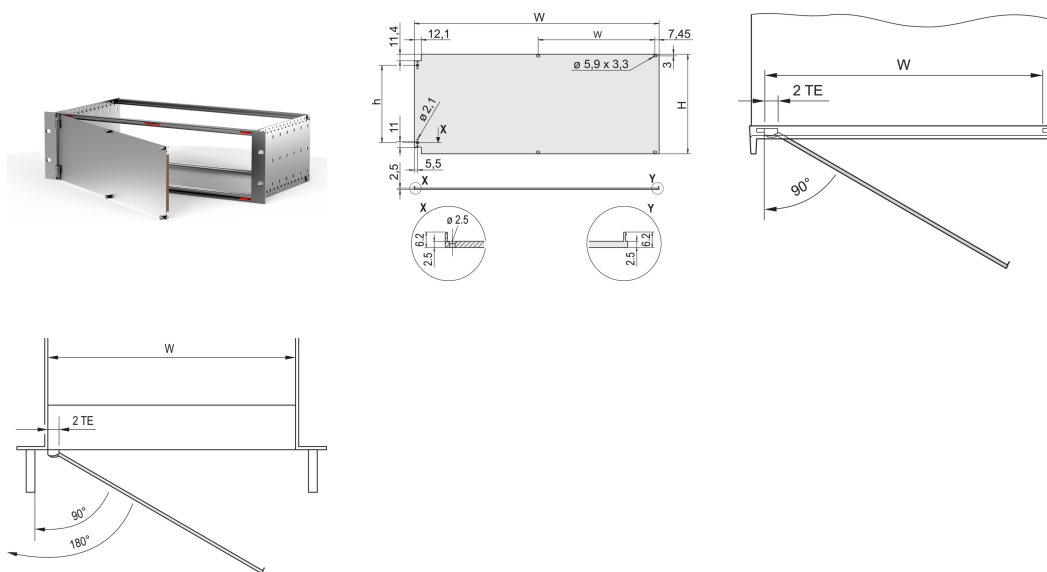

Front Panel, Shielded, Side Hinged, 6 U, 84 HP, 2.5 mm, Al, Front Anodized, Rear Conductive

KATALOGOVÉ ČÍSLO

20848-617

Front panel with textile EMC gasket, side hinged assembly.

CERTIFICATIONS

VLASTNOSTI

Front panel with textile EMC gasket

Enables mounting onto the horizontal rails

Suitable for subracks and cases

Hinges can be fitted on left or right

VLASTNOSTI PRODUKTU

Rack Height: 6U

Množství v balení: 1

Accessory Type: Front panel

Mounting: Hinged, Side

Gasket Type: Textile EMC

Front Finish: Anodized

Rear Finish: Conductive

Treated Edges: No

Hloubka (D): 2.5mm

EMC Shielding: No (Retrofittable)

Povrchová úprava: Anodized; Passivated

Výška (H): 261.8mm

Materiál: Hliník

Product Type: Front Panel

Rack Width: 84HP

Typ: Front Panel without Handle

Šířka (W): 426.4mm

Net Weight: 0.99kg

DIAGRAMS

UPOZORNĚNÍ