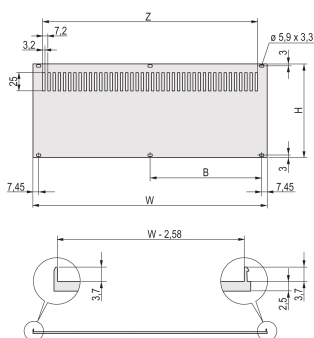

Rear Panel for RatiopacPRO/PropacPRO, Perforated, Retrofit Shielding, Textile, 6 U, 42 HP

KATALOGOVÉ ČÍSLO

20848-641

The perforated rear panel, Al, 2.5 mm is unshielded. The rear side is conductive.

CERTIFICATIONS

VLASTNOSTI

Rear panel, Al, 2.5 mm, front: anodized, rear: conductive; unshielded

Enables mounting on horizontal rails

VLASTNOSTI PRODUKTU

Rack Height: 6U

Rack Width: 42HP

Množství v balení: 1

Povrchová úprava: Anodized; Passivated

Výška: 256mm

Materiál: Hliník

Produktová řada: RatiopacPRO; RatiopacPRO AIR

Product Type: Side Panel

Typ: Rear Panel

Šířka: 213mm

Works With: Cases

Gross Weight: 0.399kg