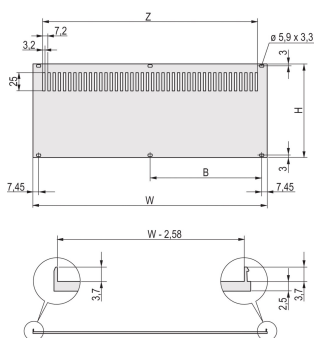

Rear Panel for RatiopacPRO/PropacPRO, Perforated, Retrofit Shielding, Textile, 4 U, 84 HP

KATALOGOVÉ ČÍSLO

20848-659

The perforated rear panel, Al, 2.5 mm is unshielded. The rear side is conductive.

CERTIFICATIONS

VLASTNOSTI

Rear panel, Al, 2.5 mm, front: anodized, rear: conductive; unshielded

Enables mounting on horizontal rails

VLASTNOSTI PRODUKTU

Rack Height: 4U

Rack Width: 84HP

Množství v balení: 1

Povrchová úprava: Anodized; Passivated

Výška: 168.9mm

Materiál: Hliník

Produktová řada: RatiopacPRO; RatiopacPRO AIR

Product Type: Side Panel

Typ: Rear Panel

Šířka: 426.4mm

Works With: Cases

Gross Weight: 0.506kg