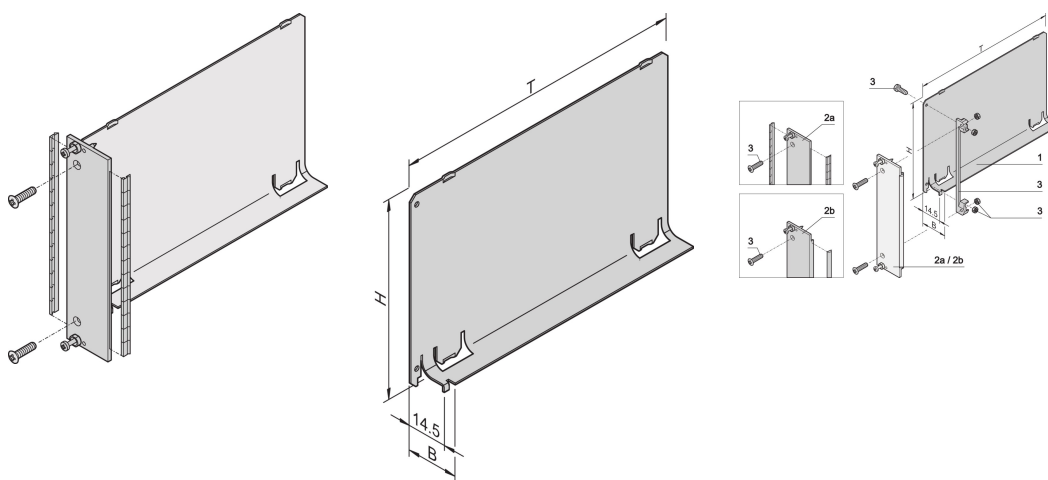

Air Baffle, Front Panel, Refrofit Shielding, Steel, 3 U, 4 HP, 220 mm

KATALOGOVÉ ČÍSLO

20848-713

The air baffle with flat front panel covers an empty slot and eliminates an air leak. The flat front panel accepts a stainless steel EMC gasket.

CERTIFICATIONS

VLASTNOSTI

Air baffle eliminates air leaks from empty slots

Cover is pushed into the guide rail

VLASTNOSTI PRODUKTU

Rack Height: 3U

Množství v balení: 1

Hloubka: 220mm

EMC Shielding: No (Retrofittable)

Povrchová úprava: Anodized; Passivated

Materiál: Hliník

Produktová řada: EuropacPRO; RatiopacPRO; RatiopacPRO AIR; CompacPRO; PropacPRO; Inpac

Product Type: Air Baffle

Rack Width: 4HP