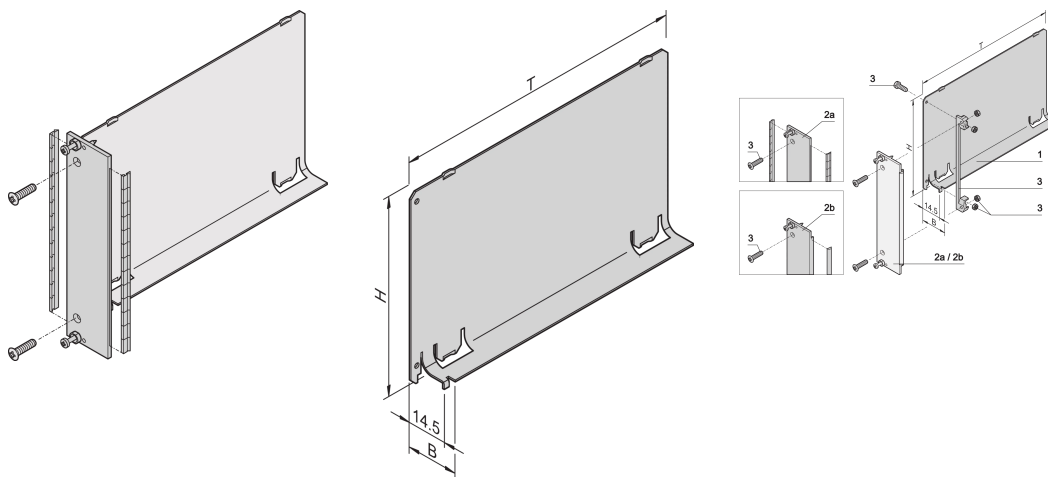

Air Baffle, Front Panel, Refrofit Shielding, Steel, 6 U, 4 HP, 220 mm

KATALOGOVÉ ČÍSLO

20848-721

The air baffle with flat front panel covers an empty slot and eliminates an air leak. The flat front panel accepts a stainless steel EMC gasket.

CERTIFICATIONS

VLASTNOSTI

Air baffle eliminates air leaks from empty slots

Cover is pushed into the guide rail

VLASTNOSTI PRODUKTU

Rack Height: 6U

Množství v balení: 1

Hloubka: 220mm

EMC Shielding: No (Retrofittable)

Povrchová úprava: Anodized; Passivated

Materiál: Hliník

Produktová řada: EuropacPRO; RatiopacPRO; RatiopacPRO AIR; CompacPRO; PropacPRO; Inpac

Product Type: Air Baffle

Rack Width: 4HP