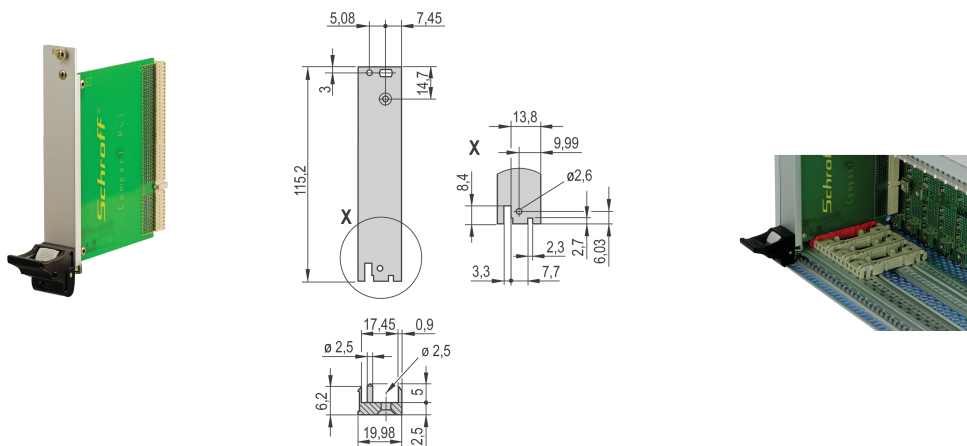

Plug-In Unit Kit With IEL Handle for Rear I/O, Shielded, Black, 3 U, 4 HP

KATALOGOVÉ ČÍSLO

20848-751

Plug-in unit, with IEL inserter/extractor black handle, 3 U, rear I / O assembly. The U-shaped front panel enable shielding with a textile gasket.

CERTIFICATIONS

VLASTNOSTI

U-shaped front panel for textile gasket

Suitable for insertion and extraction forces up to 700 N (per pair)

Enable the installation of a microswitch

Enable the installation of coding pegs in accordance with IEC 60297-3-103/ IEEE 1101.10

VLASTNOSTI PRODUKTU

Rack Width: 4HP

Množství v balení: 1

Typ rukojeti: IEL

Mounting: Screw-on Rear IO

Gasket Type: Textile EMC

Front Finish: Anodized

Rear Finish: Etched

Treated Edges: No

Complies With: IEC 60297-3-102; IEEE 1101.10; IEC 60297-3-103; IEEE 1101.1/11

EMC Shielding: Yes

Povrchová úprava: Anodized; Passivated

Výška (H): 128.4mm

Materiál: Hliník

Product Type: Front Panel