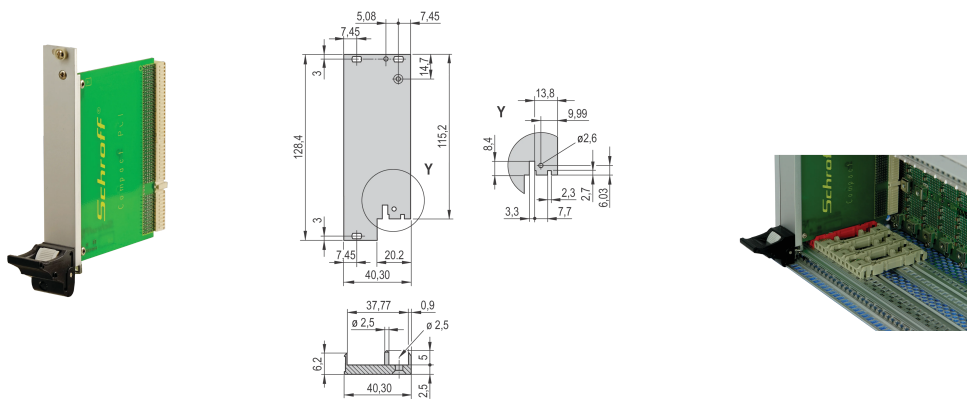

Plug-In Unit Kit With IEL Handle for Rear I/O, Shielded, Black, 3 U, 8 HP

KATALOGOVÉ ČÍSLO

20848-752

Plug-in unit, with IEL inserter/extractor black handle, 3 U, rear I / O assembly. The U-shaped front panel enable shielding with a textile gasket.

CERTIFICATIONS

VLASTNOSTI

U-shaped front panel for textile gasket

Suitable for insertion and extraction forces up to 700 N (per pair)

Enable the installation of a microswitch

Enable the installation of coding pegs in accordance with IEC 60297-3-103/ IEEE 1101.10

VLASTNOSTI PRODUKTU

Rack Width: 8HP

Množství v balení: 1

Typ rukojeti: IEL

Mounting: Screw-on Rear IO

Gasket Type: Textile EMC

Front Finish: Anodized

Rear Finish: Etched

Treated Edges: No

Complies With: IEC 60297-3-102; IEEE 1101.10; IEC 60297-3-103; IEEE 1101.1/11

EMC Shielding: Yes

Povrchová úprava: Anodized; Passivated

Výška (H): 128.4mm

Materiál: Hliník

Product Type: Front Panel