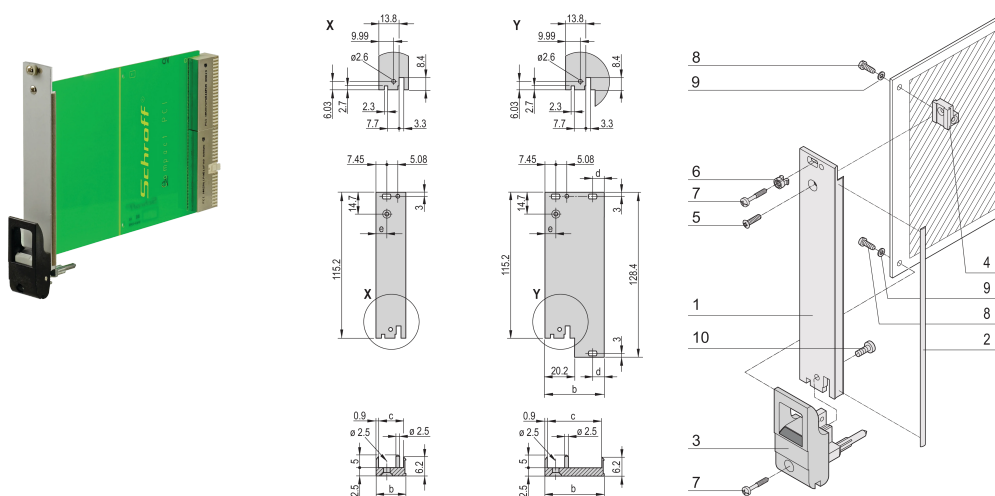

Plug-In Unit Kit With IET Handle, Shielded, Black 3 U, 4 HP

KATALOGOVÉ ČÍSLO

20848-763

Plug-in unit, with IET inserter/extractor black handle, 3 U, front assembly. The U-shaped front panel enable shielding with a textile gasket.

CERTIFICATIONS

VLASTNOSTI

U-shaped front panel for textile gasket

Suitable for insertion and extraction forces up to 700 N (per pair)

Enable the installation of a microswitch

Enable the installation of coding pegs in accordance with IEC 60297-3-103/ IEEE 1101.10

VLASTNOSTI PRODUKTU

Rack Width: 4HP

Množství v balení: 1

Typ rukojeti: IET

Mounting: Screw-on Front

Gasket Type: Textile EMC

Front Finish: Anodized

Rear Finish: Etched

Treated Edges: No

Complies With: IEC 60297-3-102; IEEE 1101.10; IEC 60297-3-103; IEEE 1101.1/11

EMC Shielding: Yes

Povrchová úprava: Anodized; Passivated

Výška: 128.4mm

Materiál: Hliník

Product Type: Front Panel