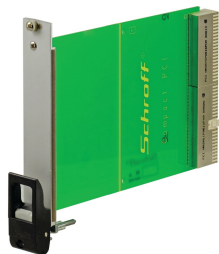

Plug-In Unit Kit With IET Handle, Shielded, Black 3 U, 8 HP

KATALOGOVÉ ČÍSLO

20848-764

Plug-in unit, with IET inserter/extractor black handle, 3 U, front assembly. The U-shaped front panel enable shielding with a textile gasket.

CERTIFICATIONS

VLASTNOSTI

U-shaped front panel for textile gasket

Suitable for insertion and extraction forces up to 700 N (per pair)

Enable the installation of a microswitch

Enable the installation of coding pegs in accordance with IEC 60297-3-103/ IEEE 1101.10

VLASTNOSTI PRODUKTU

Rack Width: 8HP

Množství v balení: 1

Typ rukojeti: IET

Mounting: Screw-on Front

Gasket Type: Textile EMC

Front Finish: Anodized

Rear Finish: Etched

Treated Edges: No

Complies With: IEC 60297-3-102; IEEE 1101.10; IEC 60297-3-103; IEEE 1101.1/11

EMC Shielding: Yes

Povrchová úprava: Anodized; Passivated

Výška: 128.4mm

Materiál: Hliník

Product Type: Front Panel