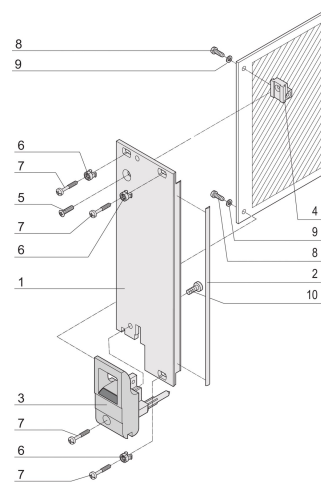

Plug-In Unit Kit With IET Handle, Shielded, Black 3 U, 8 HP

KATALOGOVÉ ČÍSLO

20848-764

Plug-in unit, with IET inserter/extractor black handle, 3 U, front assembly. The U-shaped front panel enable shielding with a textile gasket.

CERTIFICATIONS

VLASTNOSTI

U-shaped front panel for textile gasket

Suitable for insertion and extraction forces up to 700 N (per pair)

Enable the installation of a microswitch

Enable the installation of coding pegs in accordance with IEC 60297-3-103/ IEEE 1101.10

VLASTNOSTI PRODUKTU

Rack Width: 8HP

Množství v balení: 1

Typ rukojeti: IET

Mounting: Screw-on Front

Gasket Type: Textile EMC

Front Finish: Anodized

Rear Finish: Etched

Treated Edges: No

Complies With: IEC 60297-3-102; IEEE 1101.10; IEC 60297-3-103; IEEE 1101.1/11

EMC Shielding: Yes

Povrchová úprava: Anodized; Passivated

Výška: 128.4mm

Materiál: Hliník

Product Type: Front Panel