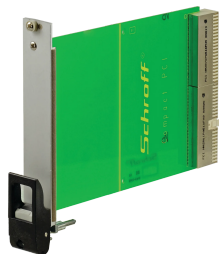

Plug-In Unit Kit With IET Handle, Shielded, Black 3 U, 12 HP

KATALOGOVÉ ČÍSLO

20848-765

Plug-in unit, with IET inserter/extractor black handle, 3 U, front assembly. The U-shaped front panel enable shielding with a textile gasket.

CERTIFICATIONS

VLASTNOSTI

U-shaped front panel for textile gasket

Suitable for insertion and extraction forces up to 700 N (per pair)

Enable the installation of a microswitch

Enable the installation of coding pegs in accordance with IEC 60297-3-103/ IEEE 1101.10

VLASTNOSTI PRODUKTU

Rack Width: 12HP

Množství v balení: 1

Typ rukojeti: IET

Mounting: Screw-on Front

Gasket Type: Textile EMC

Front Finish: Anodized

Rear Finish: Etched

Treated Edges: No

Complies With: IEC 60297-3-102; IEEE 1101.10; IEC 60297-3-103; IEEE 1101.1/11

EMC Shielding: Yes

Povrchová úprava: Anodized; Passivated

Výška: 128.4mm

Materiál: Hliník

Product Type: Front Panel