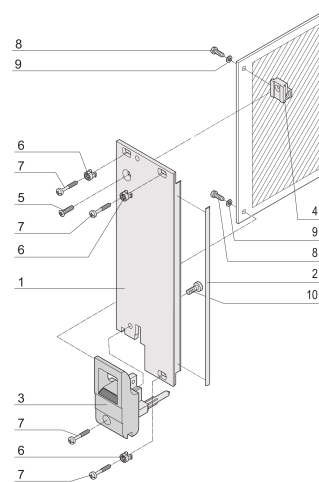

Plug-In Unit Kit With IET Handle, Shielded, Black 3 U, 12 HP

KATALOGOVÉ ČÍSLO

20848-765

Plug-in unit, with IET inserter/extractor black handle, 3 U, front assembly. The U-shaped front panel enable shielding with a textile gasket.

CERTIFICATIONS

VLASTNOSTI

U-shaped front panel for textile gasket

Suitable for insertion and extraction forces up to 700 N (per pair)

Enable the installation of a microswitch

Enable the installation of coding pegs in accordance with IEC 60297-3-103/ IEEE 1101.10

VLASTNOSTI PRODUKTU

Rack Width: 12HP

Množství v balení: 1

Typ rukojeti: IET

Mounting: Screw-on Front

Gasket Type: Textile EMC

Front Finish: Anodized

Rear Finish: Etched

Treated Edges: No

Complies With: IEC 60297-3-102; IEEE 1101.10; IEC 60297-3-103; IEEE 1101.1/11

EMC Shielding: Yes

Povrchová úprava: Anodized; Passivated

Výška: 128.4mm

Materiál: Hliník

Product Type: Front Panel