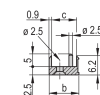

Plug-In Unit Kit With IET Handle, Shielded, Black 3 U, 12 HP

KATALOGOVÉ ČÍSLO

20848-765

Plug-in unit, with IET inserter/extractor black handle, 3 U, front assembly. The U-shaped front panel enable shielding with a textile gasket.