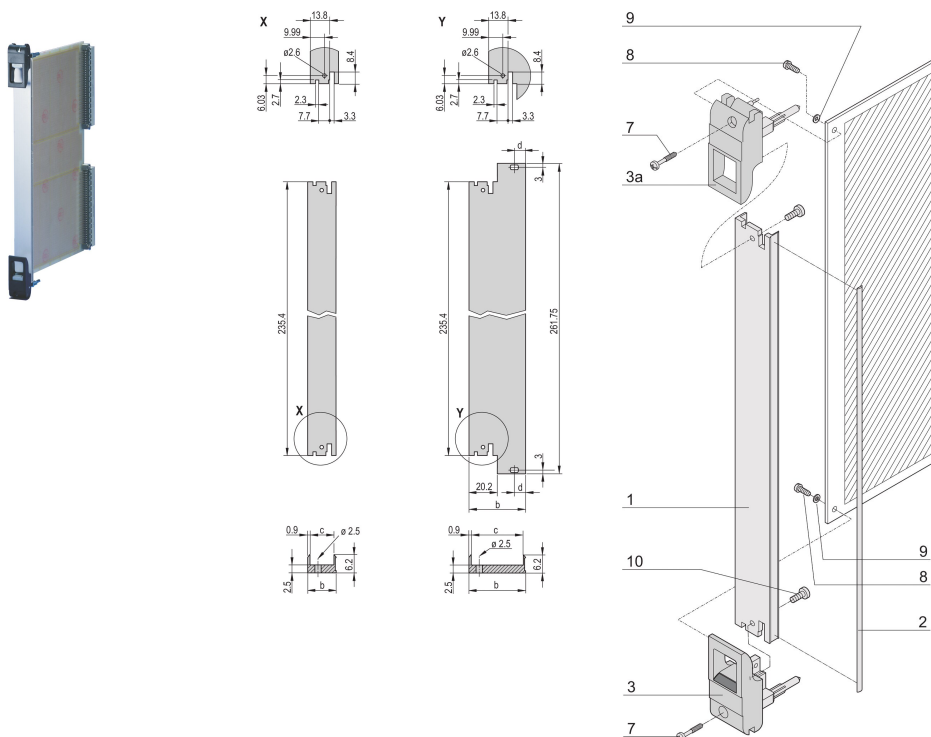

# Plug-In Unit Kit With IET Handle, Shielded, Black, 6 U, 4 HP

KATALOGOVÉ ČÍSLO

20848-766

Plug-in unit, with IET inserter/extractor black handle, 3 U, front assembly. The U-shaped front panel enable shielding with a textile gasket.

## VLASTNOSTI

U-shaped front panel for textile gasket

Suitable for insertion and extraction forces up to 700 N (per pair)

Enable the installation of a microswitch

## VLASTNOSTI PRODUKTU

---

Rack Width: 4HP

Množství v balení: 1

Typ rukojeti: IET

Mounting: Screw-on Front

Gasket Type: Textile EMC

Front Finish: Anodized

Rack Height: 6U

Typ: Front Panel with Handle (PIU)

Šířka: 20mm

Net Weight: 0.015kg