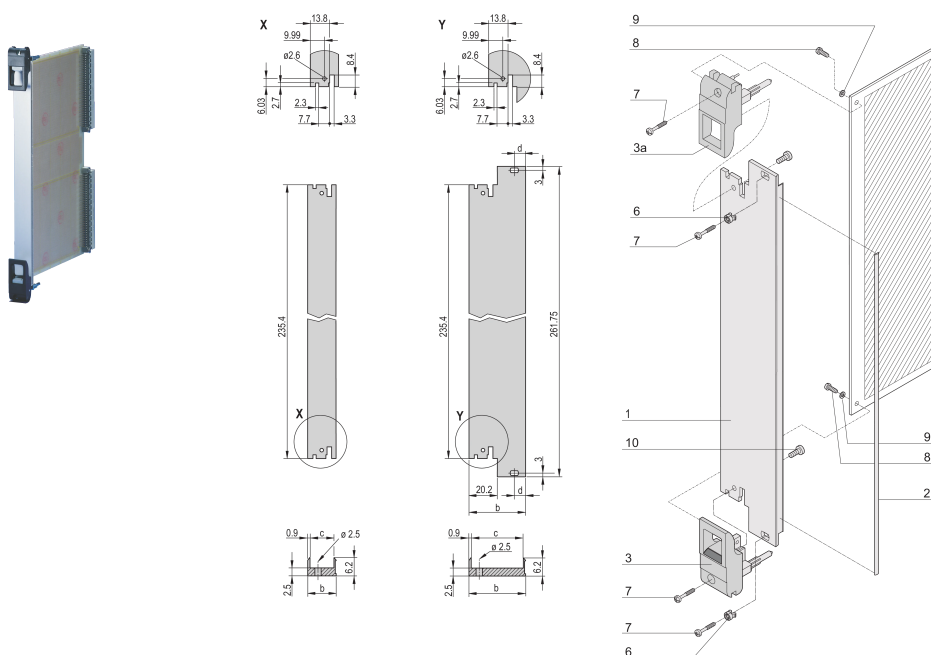

## KATALOGOVÉ ČÍSLO

**20848-767**

Plug-in unit, with IET inserter/extractor black handle, 3 U, front assembly. The U-shaped front panel enable shielding with a textile gasket.

## VLASTNOSTI

U-shaped front panel for textile gasket

Suitable for insertion and extraction forces up to 700 N (per pair)

Enable the installation of a microswitch

Enable the installation of coding pegs in accordance with IEC 60297-3-103/ IEEE 1101.10

## VLASTNOSTI PRODUKTU

Rack Width: 8HP

Množství v balení: 1

Typ rukojeti: IET

Mounting: Screw-on Front

Gasket Type: Textile EMC

Front Finish: Anodized

Rear Finish: Etched

Rack Height: 6U

Typ: Front Panel with Handle (PIU)

Šířka: 40.3mm

Net Weight: 0.017kg