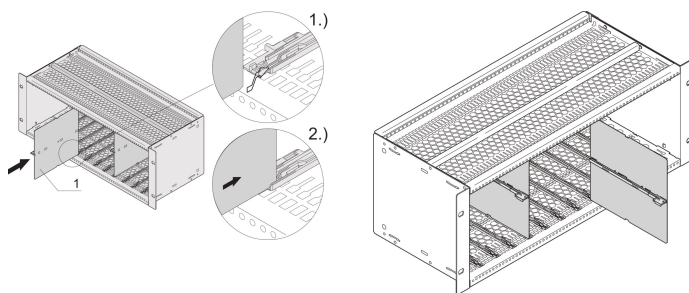

MTCA Splitting Kit

KATALOGOVÉ ČÍSLO

20849-115

Splitting kit is inserted into the appropriate receptacle of the nVent SCHROFF MicroTCA guide rail and locks into the appropriate stud of the guide rail.

CERTIFICATIONS

VLASTNOSTI

For fitting 2 single AdvancedMC modules one above the other in a double AdvancedMC slot

Splitting kit is inserted into the appropriate receptacle of the nVent SCHROFF MicroTCA guide rail and locks into the appropriate stud of the guide rail

With the use of the splitting kit, no slots are lost

VLASTNOSTI PRODUKTU

Product Type: Mounting Kit

Works With: MicroTCA Systems

Materiál: Stainless Steel; Zinc Alloy

Množství v balení: 5

Net Weight: 0.145kg