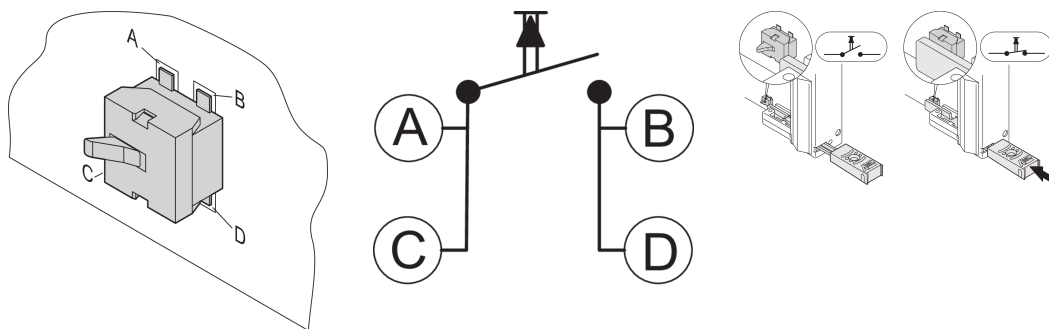

Microswitch for AMC Modules

KATALOGOVÉ ČÍSLO

20849-209

CERTIFICATIONS

VLASTNOSTI

Assembled into AdvancedMC pcb, activated by the AMC pull handle mechanism for Hot Swap Indication

VLASTNOSTI PRODUKTU

Product Type: Switch