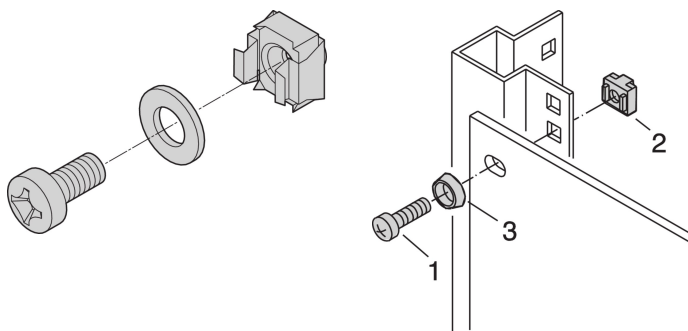

## KATALOGOVÉ ČÍSLO

**21100-435**

For standard grounding use a grounding nut and washer on at least one attachment point.

When 19" assembly kit is used with conductive 19" panel mount, grounding cage nuts are not needed.

## VLASTNOSTI

Assembly kits for assembly of 19" components into a cabinet

For mounting of front panels, distribution fields or other components on the frame, slide mounts or depth members with square cut-outs