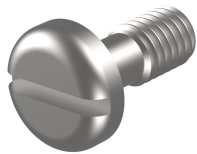

Collar Screw With Slot

KATALOGOVÉ ČÍSLO

21100-565

Assembly Kit of 100 collar screw with slot, M6 x 16. The screws can be combined with the M6 plastic sleeves.

CERTIFICATIONS

VLASTNOSTI

Enables the assembly of a design cover plate onto to the 19" brackets of the Subrack side panels type L

VLASTNOSTI PRODUKTU

Product Type: Screw

Typ: Screw

Works With: Front Panels

Množství v balení: 100

Thread Size: M6

Length: 16mm

Materiál: Ocel