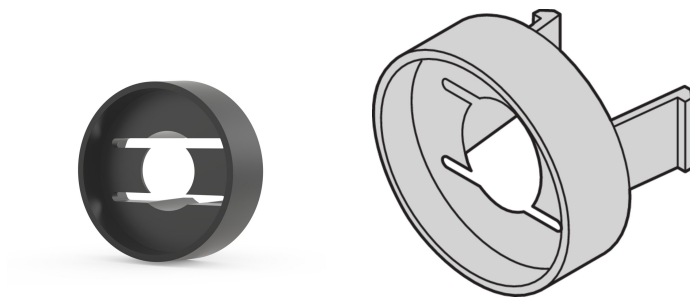

Sleeves for M6, Plastic, Black, 100 pcs

KATALOGOVÉ ČÍSLO

21100-566

Sleeve guides the collar screw when fastening the front panel.

CERTIFICATIONS

VLASTNOSTI

Sleeve guides the collar screw when fastening the front panel

Sleeve is inserted into the elongated hole of the 19" bracket of the side panel type L

VLASTNOSTI PRODUKTU

Product Type: Sleeve

Works With: Front Panels

Množství v balení: 100

Gross Weight: 0.037kg

Materiál: Polycarbonate