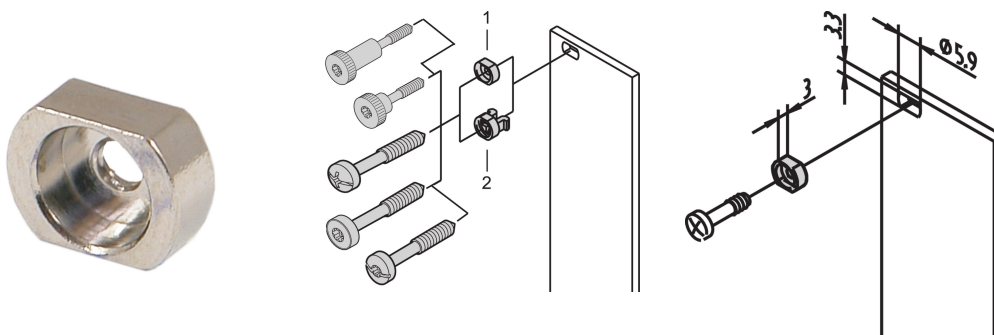

# Sleeves for M2.5, Brass Nickel-Plated, 10 pcs

## KATALOGOVÉ ČÍSLO

21100-659

Sleeve guides the collar screw when fastening the front panel.

## VLASTNOSTI

Sleeve guides the collar screw when fastening the front panel

Sleeve is inserted into the elongated hole of the front panel

## VLASTNOSTI PRODUKTU

Materiál: Brass

Povrchová úprava: Nickel Plated

Množství v balení: 10

Product Type: Sleeve

Works With: Front Panels

Gross Weight: 0.008kg