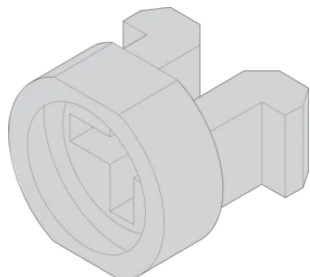

## VLASTNOSTI

Sleeve guides the collar screw when fastening the front panel

Sleeve is inserted into the elongated hole of the front panel

## VLASTNOSTI PRODUKTU

Materiál: Brass

Povrchová úprava: Nickel Plated

Množství v balení: 10

Product Type: Sleeve

Works With: Front Panels

Gross Weight: 0.008kg

## DALŠÍ PODROBNOSTI O PRODUKTU

---

Metal sleeves on the partial front panels must be pressed in.

All sleeves can be used for front panel > 2 HP.

## DIAGRAMS

---