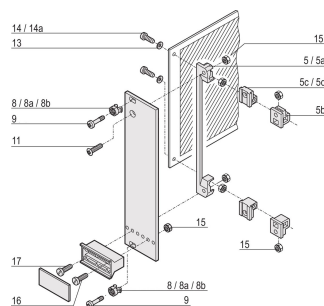

Sleeves for M2.5, Brass Nickel Plated; 100 pieces

KATALOGOVÉ ČÍSLO

21100-660

Sleeve guides the collar screw when fastening the front panel.

CERTIFICATIONS

VLASTNOSTI

Sleeve guides the collar screw when fastening the front panel

Sleeve is inserted into the elongated hole of the front panel

VLASTNOSTI PRODUKTU

Materiál: Brass

Povrchová úprava: Nickel Plated

Množství v balení: 100

Hloubka (D): 4.4mm

Výška (H): 6mm

Product Type: Sleeve

Šířka (W): 8mm

Works With: Front Panels

Net Weight: 0.078kg

DALŠÍ PODROBNOSTI O PRODUKTU

Metal sleeves on the partial front panels must be pressed in.

All sleeves can be used for front panel > 2 HP.

DIAGRAMS