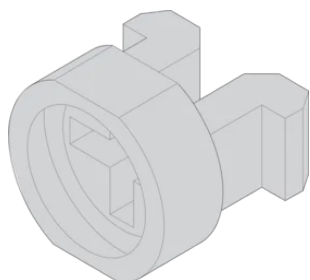

Sleeves for M2.5, Brass Nickel Plated; 100 pieces

KATALOGOVÉ ČÍSLO

21100-660

Sleeve guides the collar screw when fastening the front panel.

CERTIFICATIONS

VLASTNOSTI

Sleeve guides the collar screw when fastening the front panel

Sleeve is inserted into the elongated hole of the front panel

VLASTNOSTI PRODUKTU

Materiál: Brass

Povrchová úprava: Nickel Plated

Množství v balení: 100

Hloubka (D): 4.4mm

Výška (H): 6mm

Product Type: Sleeve

Šířka (W): 8mm

Works With: Front Panels

Net Weight: 0.078kg

DALŠÍ PODROBNOSTI O PRODUKTU

Metal sleeves on the partial front panels must be pressed in.

All sleeves can be used for front panel > 2 HP.

DIAGRAMS