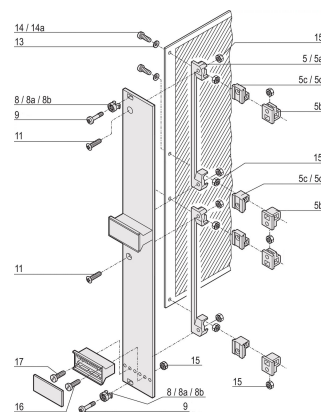

Sleeves for M2.5, Brass Nickel Plated; 100 pieces

KATALOGOVÉ ČÍSLO

21100-660

Sleeve guides the collar screw when fastening the front panel.

CERTIFICATIONS

VLASTNOSTI

Sleeve guides the collar screw when fastening the front panel

Sleeve is inserted into the elongated hole of the front panel

VLASTNOSTI PRODUKTU

Materiál: Brass

Povrchová úprava: Nickel Plated

Množství v balení: 100

Hloubka (D): 4.4mm

Výška (H): 6mm

Product Type: Sleeve

Šířka (W): 8mm

Works With: Front Panels

Net Weight: 0.078kg

DALŠÍ PODROBNOSTI O PRODUKTU

Metal sleeves on the partial front panels must be pressed in.

All sleeves can be used for front panel > 2 HP.

DIAGRAMS