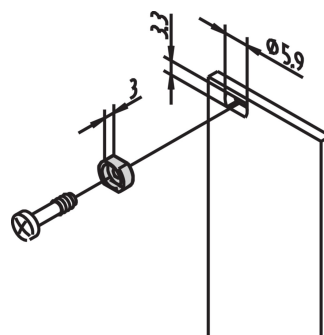

Sleeves for M2.5, Brass Nickel Plated; 100 pieces

KATALOGOVÉ ČÍSLO

21100-660

Sleeve guides the collar screw when fastening the front panel.

CERTIFICATIONS

VLASTNOSTI

Sleeve guides the collar screw when fastening the front panel

Sleeve is inserted into the elongated hole of the front panel

VLASTNOSTI PRODUKTU

Materiál: Brass

Povrchová úprava: Nickel Plated

Množství v balení: 100

Hloubka (D): 4.4mm

Výška (H): 6mm

Product Type: Sleeve

Šířka (W): 8mm

Works With: Front Panels

Net Weight: 0.078kg

DALŠÍ PODROBNOSTI O PRODUKTU

Metal sleeves on the partial front panels must be pressed in.

All sleeves can be used for front panel > 2 HP.

DIAGRAMS