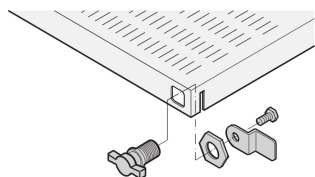

Novastar Lock for Shelf

KATALOGOVÉ ČÍSLO

21101-132

Eurorack Lock for Shelf.

CERTIFICATIONS

VLASTNOSTI

The T-bar lock can be fitted optionally on the right or left in telescopic shelves.

VLASTNOSTI PRODUKTU