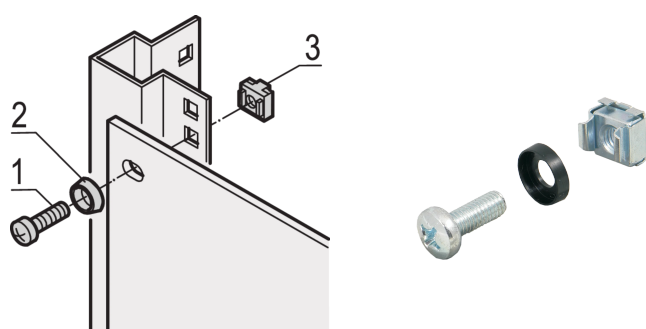

# 19" Assembly Kit M6, Screw, Washer, Nut; 100 pieces

## KATALOGOVÉ ČÍSLO

**21101-810**

For standard grounding use a grounding nut and washer on at least one attachment point.

When 19" assembly kit is used with conductive 19" panel mount, grounding cage nuts are not needed.

## VLASTNOSTI

Assembly kits for assembly of 19" components into a cabinet

For mounting of front panels, distribution fields or other components on the frame, slide mounts or depth members with square cut-outs