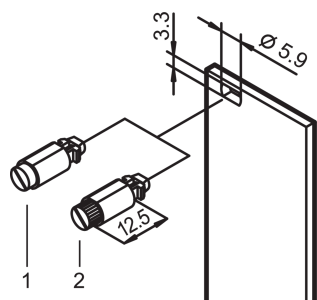

Quarter-Turn Fastener, Slotted Head, Grey; 100 pieces

KATALOGOVÉ ČÍSLO

21101-847

1/4 rotary lock with defined stop.

CERTIFICATIONS

VLASTNOSTI

1/4 rotary lock with defined stop

Identification of locking position due to slot position

Výška: 6mm

Materiál: Ocel; Zinc Alloy; Thermoplastic

Product Type: Hardware Kit

Šířka: 7mm

Works With: Front Panels

Fastener Type: Slotted Head

Net Weight: 0.1kg

DALŠÍ PODROBNOSTI O PRODUKTU