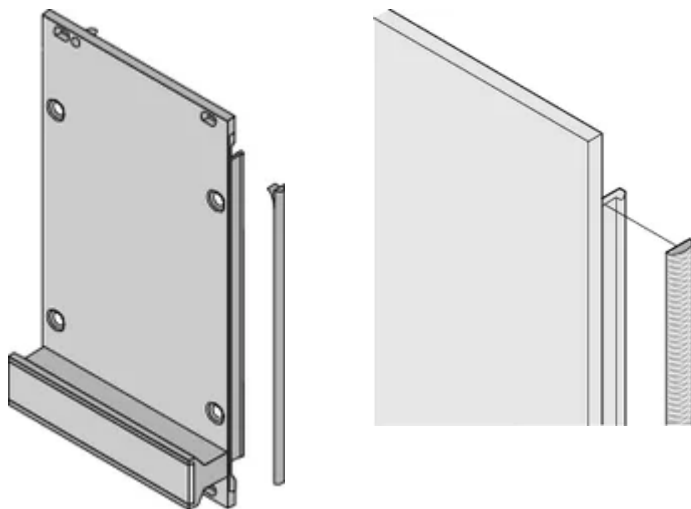

Výška (H): 97mm

Materiál: Termoplastický Elastomer

Produktová řada: EuropacPRO; RatiopacPRO; RatiopacPRO AIR; PropacPRO; Frame Type Plug-In Unit

Product Type: Shielding Kit

Šířka (W): 3.8mm

Works With: Subracks; Cases; Front Panels

Flammability Rating: UL® 94V-0

Net Weight: 0.048kg

DALŠÍ PODROBNOSTI O PRODUKTU

EMC gaskets (textile) are required for shielding the front panels.

DIAGRAMS

UPOZORNĚNÍ

Produkty nVent musí být instalovány a používány pouze tak, jak je uvedeno v instrukčních listech a materiálech pro školení nVent. Instrukční listy jsou k dispozici na www.nvent.com a od vašeho zástupce zákaznického servisu nVent. Nesprávná instalace, zneužití, nesprávné použití nebo jiný nedostatek úplného dodržování pokynů a varování nVent může způsobit selhání produktu, poškození majetku, vážné zranění osob a smrt a/nebo zrušit vaši záruku.