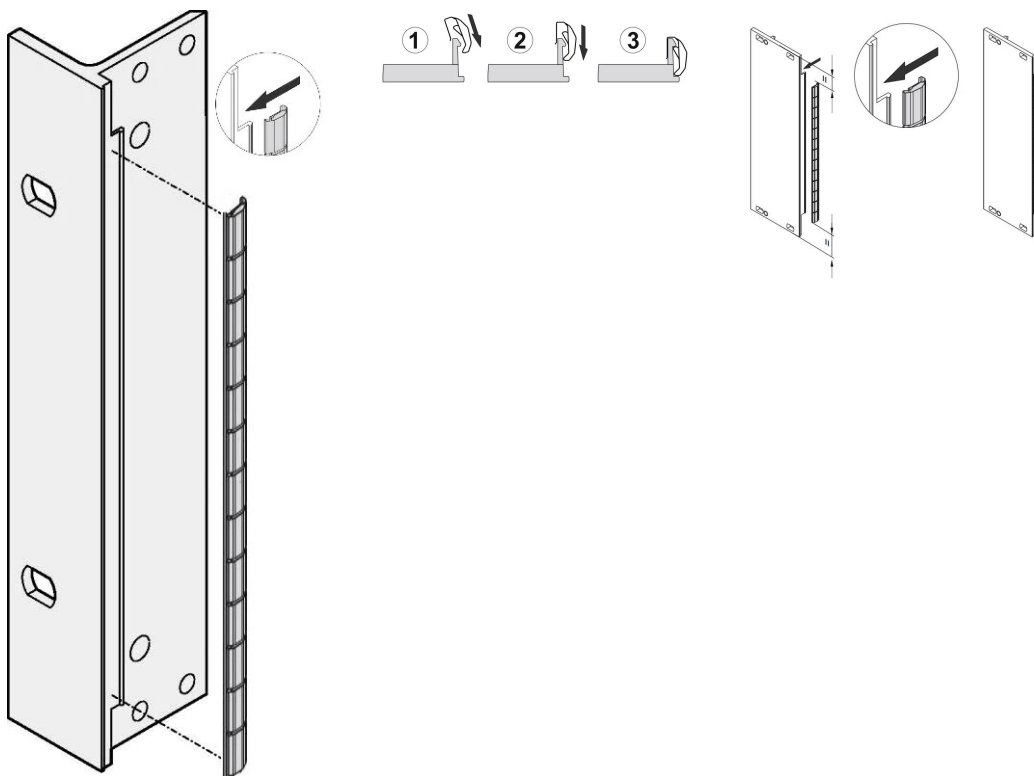

Front Panel EMC Stainless Steel Shielding Kit, for U-Shaped front panels, 3 U, 10 Pieces

KATALOGOVÉ ČÍSLO

21102-105

The stainless EMC gaskets are inserted into a slot on the right hand side of the U-shaped front panels.

The gasket will be clipped onto the right front panel bracket, the 19" bracket or rear profile of the subrack

VLASTNOSTI

The stainless steel EMC-gasket for SCHROFF U-shaped front panels, offers excellent performance in shielding effectiveness and an enormous temperature range from -200 to +160°C.

Easy mounting by clipping the gasket onto the right front panel bracket, the 19" bracket or rear profile of the subrack

Temperature range from -200 to +160°C.

VLASTNOSTI PRODUKTU

Rack Height: 3U

Množství v balení: 10