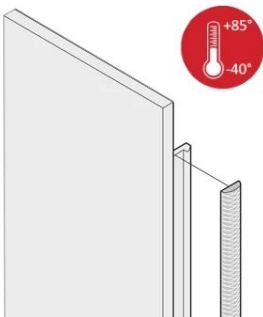

Front Panel EMC Textile Shielding Kit, -40... +85°C, 3 U; 10 pieces

KATALOGOVÉ ČÍSLO

21102-853

The textile EMC gaskets are inserted into a slot on the right hand side of the U-shaped front panels. The gaskets are glued to the front panel. For an expanded temperature range up to +85°C.

CERTIFICATIONS

VLASTNOSTI

Textile EMC gasket is affixed laterally on the front panel or in the groove of the right-hand profile as appropriate.

Profile seal is bonded onto the contact surface of the 19" bracket or of the rear angle and sets up the conductive connection to the U-shaped front panels

Temperature range -40 °C ... +85 °C

VLASTNOSTI PRODUKTU

Rack Height: 3U

Množství v balení: 10

Hloubka (D): 1.62mm

Výška (H): 97mm

Materiál: Termoplastický Elastomer

Produktová řada: EuropacPRO; PropacPRO; RatiopacPRO AIR; PropacPRO; Frame Type Plug-In Unit

Product Type: Shielding Kit

Works With: Subracks; Cases; Front Panels

Gross Weight: 0.053kg

DALŠÍ PODROBNOSTI O PRODUKTU

EMC gaskets (textile) are required for shielding the front panels.

DIAGRAMS

UPOZORNĚNÍ