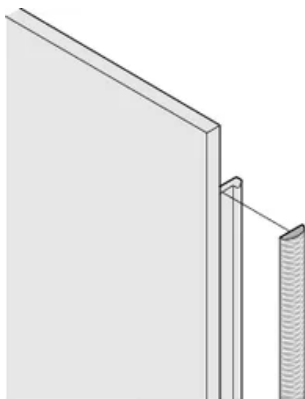

Product Type: Shielding Kit

Works With: Subracks; Cases; Front Panels

Gross Weight: 0.101kg

## DALŠÍ PODROBNOSTI O PRODUKTU

EMC gaskets (textile) are required for shielding the front panels.

## DIAGRAMS