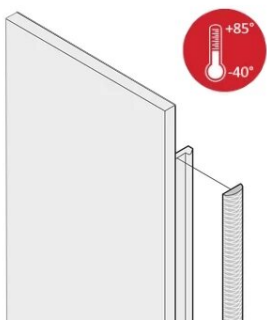

Front Panel EMC Textile Shielding Kit, - 40...+85°C, 6 U, 100 Pieces

KATALOGOVÉ ČÍSLO

21102-856

The textile EMC gaskets are inserted into a slot on the right hand side of the U-shaped front panels. The gaskets are glued to the front panel. For an expanded temperature range up to +85°C.

CERTIFICATIONS

VLASTNOSTI

Textile EMC gasket is affixed laterally on the front panel or in the groove of the right-hand profile as appropriate.

Profile seal is bonded onto the contact surface of the 19" bracket or of the rear angle and sets up the conductive connection to the U-shaped front panels

Temperature range -40 °C ... +85 °C

VLASTNOSTI PRODUKTU

Rack Height: 6U

Množství v balení: 100

Materiál: Termoplastický Elastomer

Produktová řada: EuropacPRO; PropacPRO; RatiopacPRO AIR; PropacPRO; Frame Type Plug-In Unit

Product Type: Shielding Kit

Works With: Subracks; Cases; Front Panels

Gross Weight: 0.217kg

DALŠÍ PODROBNOSTI O PRODUKTU

EMC gaskets (textile) are required for shielding the front panels.

DIAGRAMS

UPOZORNĚNÍ