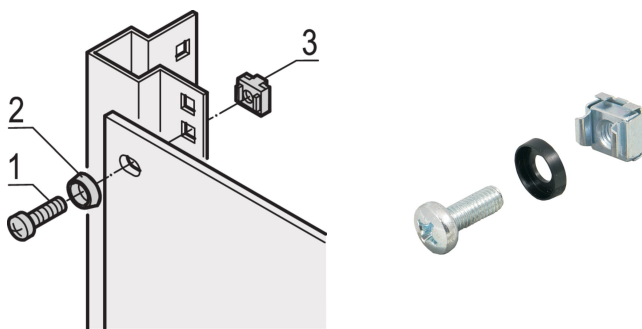

# 19" Assembly Kit, Screw M6, Washer M6, Nut M6; 32 Pieces

## KATALOGOVÉ ČÍSLO

**21190-435**

For standard grounding use a grounding nut and washer on at least one attachment point.

When 19" assembly kit is used with conductive 19" panel mount, grounding cage nuts are not needed.

## VLASTNOSTI

Assembly kits for assembly of 19" components into a cabinet

For mounting of front panels, distribution fields or other components on the frame, slide mounts or depth members with square cut-outs