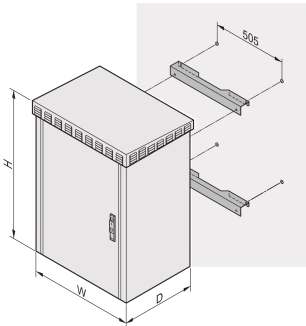

Outdoor Unibody Wall Mounting Kit

KATALOGOVÉ ČÍSLO

21249-017

Unibody Wall Mounting Kit makes the double walled outdoor rack wall mountable. This function is used for in tunnel railways application and telecommunication applications.

CERTIFICATIONS

VLASTNOSTI

Suitable for all Unibody standard dimensions

Cut-out for cable ducting from the top

VLASTNOSTI PRODUKTU

Product Type: Mounting Kit

Works With: Outdoor Cabinets

Materiál: Hliník