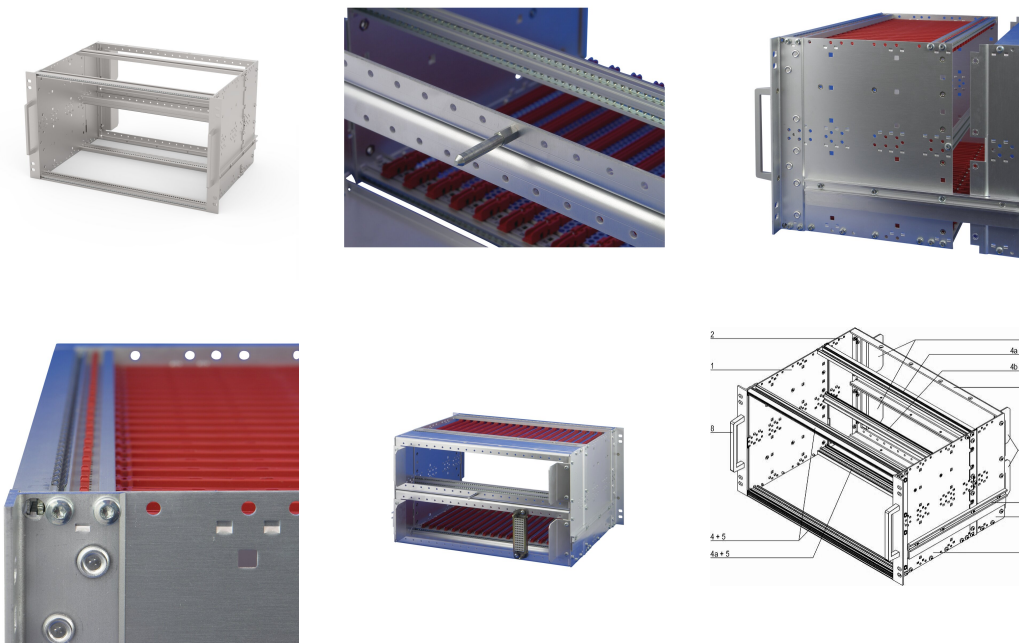

EuropacPRO 19" Subrack Kit for Railway, Retrofit Shielding, SNCF, 6 U, 84 HP, 320 mm

KATALOGOVÉ ČÍSLO

21500-027

Subrack for Railway applications, conform to SNCF Standard, non-shielded versions.

CERTIFICATIONS

VLASTNOSTI

SNCF listed, EuropacPRO-fer, tested to NF F 61-005 and NF F 60-002

The 19" bracket is firmly fixed to the side panel (tox-cold welded) and is especially suited for high mechanical stresses (vibration resistance)

Lateral support bars to NFF standard facilitate insertion of subrack into the (cabinet) frame. The double 19" screwing position adds to additionally safety (NFF standard)

IP 20, in accordance with IEC 60529

Hloubka: 320mm

Množství v balení: 1

For Mounting: Backplane

Board Depth: 220mm

Gasket Type: Textile EMC

Shock and Vibration Tolerance: 5g (force)

Rukojeť v ceně: Yes

Mounting: Rack