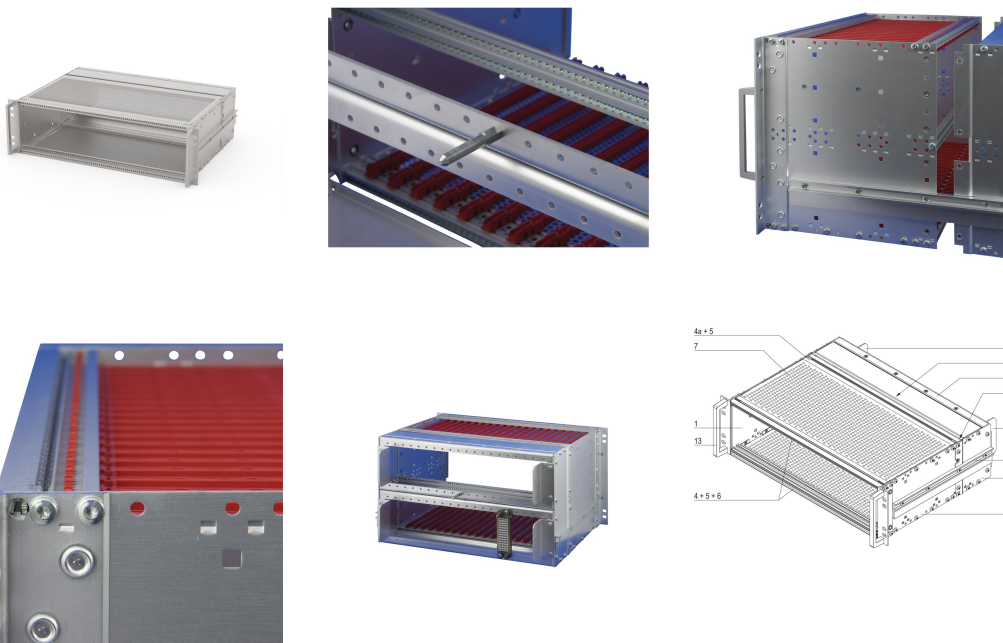

EuropacPRO 19" Subrack Kit for Railway, Shielded, SNCF, 3 U, 84 HP, 320 mm

KATALOGOVÉ ČÍSLO

21500-030

Subrack for Railway applications, conform to SNCF Standard.

CERTIFICATIONS

VLASTNOSTI

SNCF listed, EuropacPRO-fer, tested to NF F 61-005 and NF F 60-002

The 19" bracket is firmly fixed to the side panel (tox-cold welded) and is especially suited for high mechanical stresses (vibration resistance)

Lateral support bars to NFF standard facilitate insertion of subrack into the (cabinet) frame. The double 19" screwing position adds to additionally safety (NFF standard)

Modifications such as cutouts, different finishes or dimensions available

Supplied as space-saving flat-pack

VLASTNOSTI PRODUKTU

Rack Height: 3U

Rack Width: 84HP

Množství v balení: 1

For Mounting: Backplane

Board Depth: 220mm

Gasket Type: Textile EMC

Shock and Vibration Tolerance: 5g (force)

Rukojeť v ceně: Yes

Mounting: Rack

Complies With: IEC 60297-3-103; SNCF NFF 61005; SNCF NFF 60002

Hloubka: 320mm

EMC Shielding: Yes