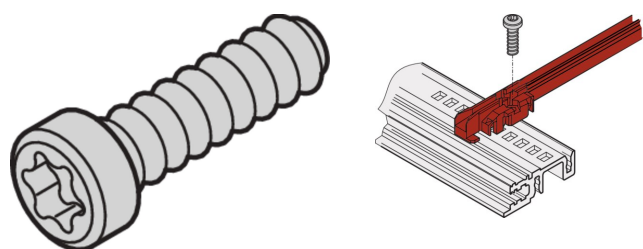

Panhead Screw, Torx, Self-Securing, M2.5 x 9.3

KATALOGOVÉ ČÍSLO

21500-039

Pan head Torx screws with different metric threads and lengths. With optional features like GND earthing function or "precoated thread".

Panhead Screw, Torx, St, zinc plated, M2.5 x 6 (Partially coated thread to prevent the screw from loosening on its own due to vibrations).

CERTIFICATIONS

VLASTNOSTI

Pan Head Screw with torx, self-locking

VLASTNOSTI PRODUKTU

Length: 9.3mm

Povrchová úprava: Pozinkovaná Ocel

Množství v balení: 100

Thread Size: M2.5

Materiál: Ocel

Product Type: Screw

Typ: Panhead Screw