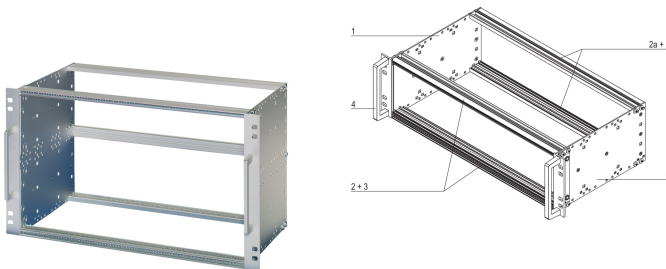

EuropacPRO 19" Subrack Kit for Railway, Retrofit Shielding, EN 50155, 3 U, 84 HP, 235 mm

KATALOGOVÉ ČÍSLO

21500-077

Subrack for Railway applications, conform to EN50155 standard, non-shielded.

CERTIFICATIONS

VLASTNOSTI

Shock and vibration tested to EN 50155, part 12.2.11

The 19" bracket is firmly fixed to the side panel (tox-cold welded) and is especially suited for high mechanical stresses (vibration resistance)

Modifications such as cutouts, different finishes or dimensions available

IP 20, in accordance with IEC 60529

The double 19" screwing position adds to additionally safety (NFF standard)

Supplied as space-saving flat-pack

VLASTNOSTI PRODUKTU

Rack Height: 3U

Hloubka: 235mm

Množství v balení: 1

For Mounting: Backplane

Board Depth: 220mm

Gasket Type: Textile EMC

Shock and Vibration Tolerance: 5g (force)