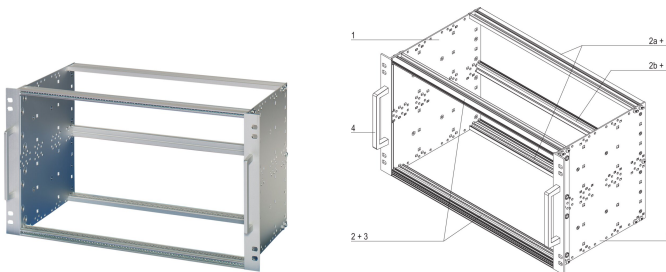

EuropacPRO 19" Subrack Kit for Railway, Retrofit Shielding, EN 50155, 6 U, 84 HP, 235 mm

KATALOGOVÉ ČÍSLO

21500-078

Subrack for Railway applications, conform to EN50155 standard, non-shielded.

CERTIFICATIONS

VLASTNOSTI

Shock and vibration tested to EN 50155, part 12.2.11

The 19" bracket is firmly fixed to the side panel (toxic-cold welded) and is especially suited for high mechanical stresses (vibration resistance)

Modifications such as cutouts, different finishes or dimensions available

IP 20, in accordance with IEC 60529

The double 19" screwing position adds to additionally safety (NFF standard)

Supplied as space-saving flat-pack

VLASTNOSTI PRODUKTU

Rack Height: 6U

Hloubka: 235mm

Množství v balení: 1

For Mounting: Backplane

Board Depth: 220mm

Gasket Type: Textile EMC

Shock and Vibration Tolerance: 5g (force)