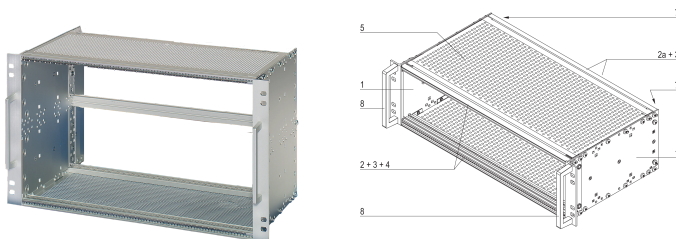

EuropacPRO 19" Subrack Kit for Railway, Shielded, EN 50155, 3 U, 84 HP, 235 mm

KATALOGOVÉ ČÍSLO

21500-079

Subrack for Railway applications, conform to EN50155 standard, shielded versions.

CERTIFICATIONS

VLASTNOSTI

Shock and vibration tested to EN 50155, part 12.2.11

The 19" bracket is firmly fixed to the side panel (tox-cold welded) and is especially suited for high mechanical stresses (vibration resistance)

The double 19" screwing position adds to additionally safety (NFF standard)

IP 20, in accordance with IEC 60529

EMC of approximately 40 dB at 1 GHz, 30 dB at 2 GHz, assuming that the front is covered with shielded front panels, testing in accordance with VG 95373 part 15

Aluminum construction

Modifications such as cutouts, different finishes or dimensions available

Supplied as space-saving flat-pack

VLASTNOSTI PRODUKTU

Rack Height: 3U

Množství v balení: 1

For Mounting: Backplane

Board Depth: 220mm