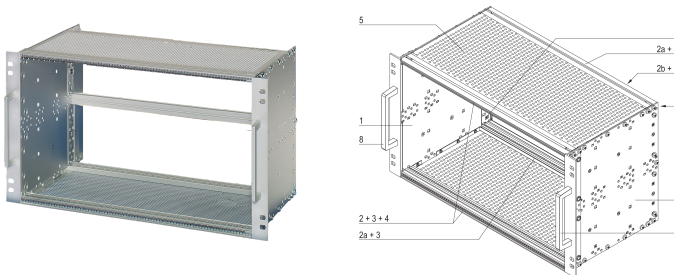

# EuropacPRO 19" Subrack Kit for Railway, Shielded, EN 50155, 6 U, 84 HP, 235 mm

## KATALOGOVÉ ČÍSLO

**21500-080**

Subrack for Railway applications, conform to EN50155 standard, shielded versions.

## VLASTNOSTI

Shock and vibration tested to EN 50155, part 12.2.11

The 19" bracket is firmly fixed to the side panel (tox-cold welded) and is especially suited for high mechanical stresses (vibration resistance)