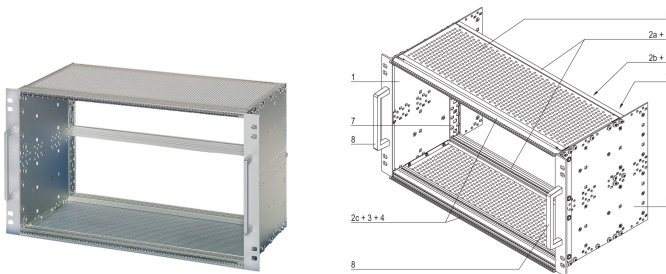

# EuropacPRO 19" Subrack Kit for Railway, Shielded, EN 50155, CompactPCI, 6 U, 84 HP, 235 mm

## KATALOGOVÉ ČÍSLO

**21500-082**

Subrack for Railway applications, conform to EN50155 standard, for Compact PCI applications.

## VLASTNOSTI

Shock and vibration tested to EN 50155, part 12.2.11

The 19" bracket is firmly fixed to the side panel (tox-cold welded) and is especially suited for high mechanical stresses (vibration resistance)