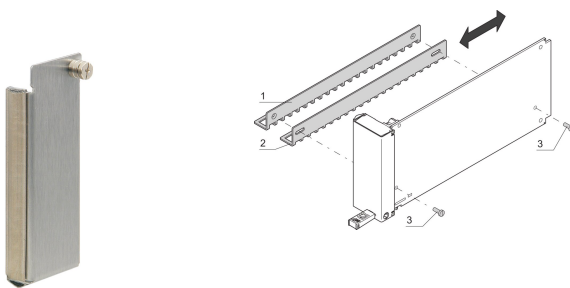

MicroTCA.4 Front Panel (above MCH), Mid-Size Single, Shielded, SSt

KATALOGOVÉ ČÍSLO

21850-102

AdvancedTCA front panel (stainless steel) for textile gasketing. Shielded filler modules are used to close unused slots.

CERTIFICATIONS

VLASTNOSTI

In accordance with MicroTCA.1 and MicroTCA.4 specifications

Shielded filler modules are used to close unused slots

Can be screwed on; is supported on the guide rail

VLASTNOSTI PRODUKTU

Výška: 84.68mm

Množství v balení: 1

Accessory Type: Front panel

Mounting: Screw-on Front

Gasket Type: Textile EMC

Front Finish: Raw

Rear Finish: Raw

Hloubka: 1mm

EMC Shielding: Yes

Materiál: Stainless Steel

Produktová řada: AdvancedMC

Product Type: Front Panel

Typ: Front Panel

Šířka: 18.96mm

Gross Weight: 0.047kg

UPOZORNĚNÍ