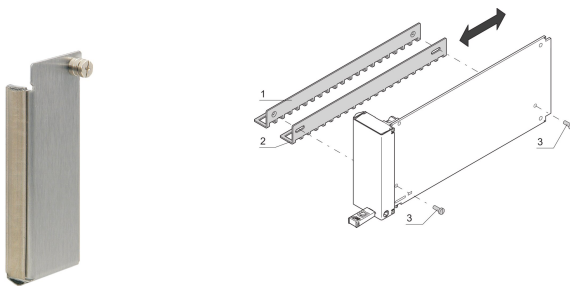

MicroTCA.4 Front Panel (above MCH), Full-Size Single, Shielded, SSt

KATALOGOVÉ ČÍSLO

21850-103

AdvancedTCA front panel (stainless steel) for textile gasketing. Shielded filler modules are used to close unused slots.

CERTIFICATIONS

VLASTNOSTI

In accordance with MicroTCA.1 and MicroTCA.4 specifications

Shielded filler modules are used to close unused slots

Can be screwed on; is supported on the guide rail

VLASTNOSTI PRODUKTU

Výška: 84.68mm

Množství v balení: 1

Accessory Type: Front panel

Mounting: Screw-on Front

Gasket Type: Textile EMC

Front Finish: Raw

Rear Finish: Raw

Hloubka: 1mm

EMC Shielding: Yes

Materiál: Stainless Steel

Produktová řada: AdvancedMC

Product Type: Front Panel

Typ: Front Panel

Šířka: 28.98mm

Net Weight: 0.055kg

UPOZORNĚNÍ