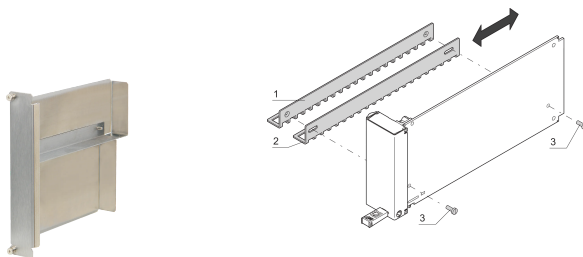

# MTCA.4 RTM Filler Module With Air Baffle, Full-Size Double, for RTM BP Cover Z3

## KATALOGOVÉ ČÍSLO

**21850-129**

To cover unused AdvancedMC, MCH or PM slots in MTCA.1 and MTCA.4 systems or unused slots in a MTCA.0 system with locking bar. Modules consist of a front panel with latches and captive screws, EMC gasket and side panel. Modules can be fixed to the card cage with the captive screws.

## VLASTNOSTI

In accordance with MicroTCA.1 and MicroTCA.4 specifications

To cover unused slots within a MicroTCA.1 or MicroTCA.4 System

Flanges with captive M3 screws for fixing to the card cage

EMC shielded

## VLASTNOSTI PRODUKTU

Design Feature: Full-Size

Množství v balení: 1

Materiál: Stainless Steel

Produktová řada: MicroTCA

Product Type: System Module

Typ: Filler Module

Gross Weight: 0.361kg