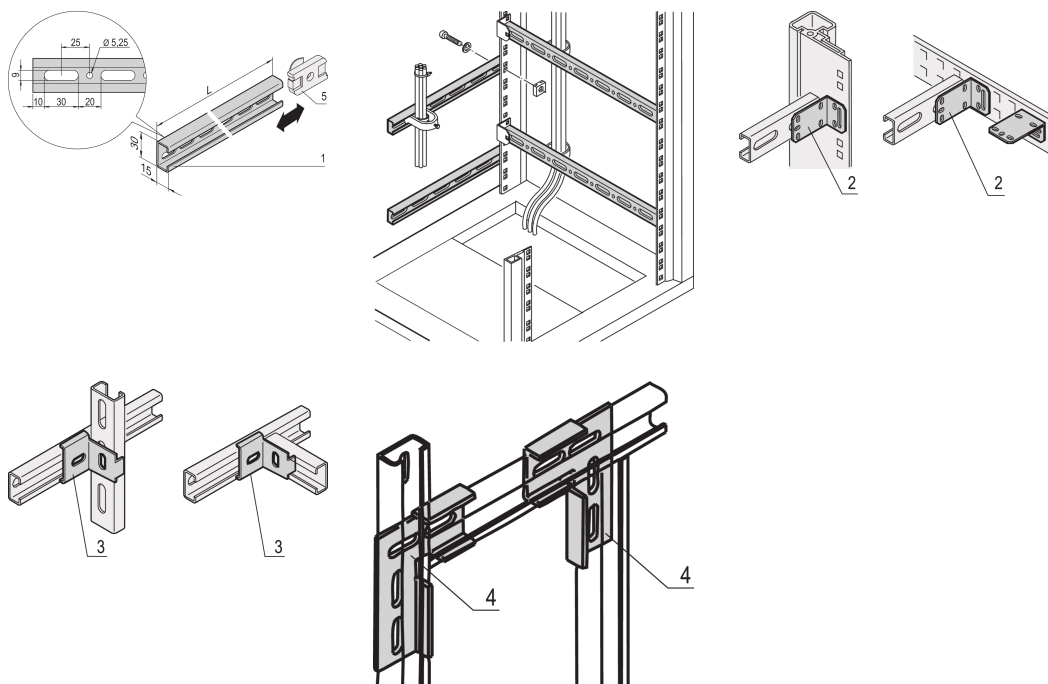

## KATALOGOVÉ ČÍSLO

22114-461

For assembly to the vertical uprights on the right and left hand side of the 19" plane; especially suited for cable eyes.

## VLASTNOSTI

For assembly to the vertical uprights on the right and left hand side of the 19" plane; especially suited for cable eyes