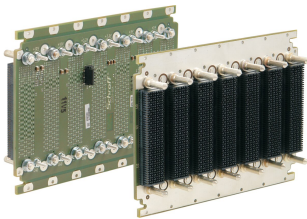

VPX Backplane, 6 U, 10 Slots, BKP6-CEN10-11.2.4-4 RTM

KATALOGOVÉ ČÍSLO

23001-816

The nVent SCHROFF VPX Backplane have excellent Signal Integrity for highest data transfer rates.

CERTIFICATIONS

VLASTNOSTI

In accordance with: VITA 46.0 VPX base standard; VITA 46.3 Serial RapidIO on VPX; VITA 46.4 PCI Express on VPX Fabric Connector; VITA 46.7 Ethernet on VPX Fabric Connector; VITA 46.11 System Management for VPX

DIP switch for system slot settings

JTAG connections

Lockable aux utility and sense connectors

M4 power studs for power supply, max. 22 A per slot for each voltage

VLASTNOSTI PRODUKTU

Product Type: Backplane

Number of Slots: 10

Rack Height: 6U

Backplane Type: VPX, VITA 65

Slot Width: 5HP

Connector Type: MultiGig

Power Connector Type: Powerstuds M4

Utility Connector Type: Microfit, 8-pin

Šířka: 262.55mm