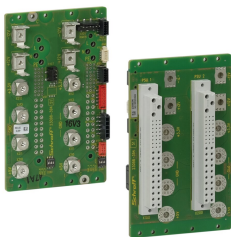

CPCI Power Backplane With P 47 Connector, 3 U, 16 HP, 2x P47

KATALOGOVÉ ČÍSLO

23098-394

Power Backplane for CompactPCI Applications. With P47 Power Connector.

CERTIFICATIONS

VLASTNOSTI

In accordance with: PICMG 2.11 R1.0 CompactPCI Power Interface specification

In accordance with: PICMG 2.9 R1.0 System Management Bus specification

Single, parallel or redundant operation possible

Geographical address adjustable

Power supply over crimp contacts inserted into the plug, no supply voltage on the backplane

Power cable available as an accessory

DC outlets with powerbugs for extremely low drops in voltage

VLASTNOSTI PRODUKTU

Product Type: Backplane

Number of Slots: 2

Rack Height: 3U

Backplane Type: CompactPCI Power Backplane with P47

Slot Width: 8HP

Connector Type: P47

Power Connector Type: (2) P47

Utility Connector Type: SMCQ, 12-pin; MicroMatch, 10-pin

Šířka: 80.3mm

Net Weight: 0.322kg

Množství v balení: 1

UPOZORNĚNÍ