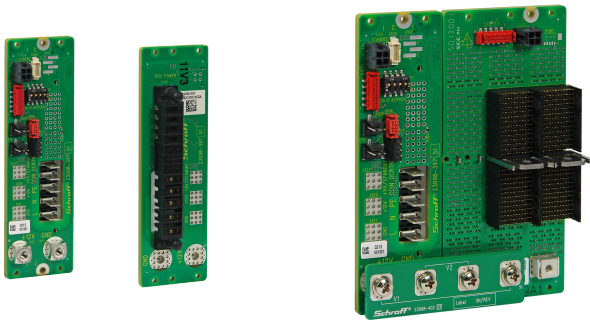

CPCI Serial Power Backplane, 3 U, 8 HP, 1 Slot

KATALOGOVÉ ČÍSLO

23098-397

Power Backplane for CompactPCI Serial applications. Up to 4 Power backplanes can be connected to increase power or for redundancy.

CERTIFICATIONS

VLASTNOSTI

Power backplane for pluggable PSUs with FCI Power Blade

3 U, 8 HP, 1 PSU connector

Separate inputs for AC and DC with Fastons

Connector for 12 V, 5 V standby, utility signals, current sharing, power button, serial console to a UPS and digital I/O at the rear

Optionally, the PICMG 2.9 SMBus plug and additional powerbugs for 12 V and 5 V standby can be fitted

Geographical address can be set by means of a DIP switch

VLASTNOSTI PRODUKTU

Product Type: Backplane

Number of Slots: 1

Rack Height: 3U

Backplane Type: CompactPCI Serial

Slot Width: 8HP

Connector Type: 01

Power Connector Type: PwrBlade

Utility Connector Type: MicroMatch, 10-pin

Šířka: 39.6mm

Net Weight: 0.185kg