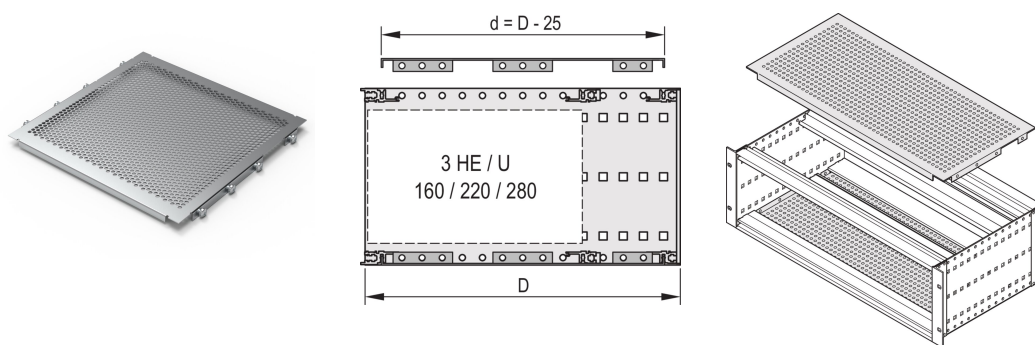

EuropacPRO Cover Plate for Bolting to Side Panel, 42 HP, 235 mm

KATALOGOVÉ ČÍSLO

24560-065

A cover plate is used for electromagnetic shielding or as mechanical protection. The cover can be screwed onto the side panel.

CERTIFICATIONS

VLASTNOSTI

For variable positioning of horizontal rails e.g. for PCBs with standard formats

Perforation degree 58%

Suitable for use with all horizontal rails

VLASTNOSTI PRODUKTU

Rack Width: 42HP

Hĺoubka: 235mm

Množství v balení: 2

Povrchová úprava: Passivated

Materiál: Hliník

Produktová řada: EuropacPRO

Product Type: Cover Plate

Typ: Perforated

Works With: Subracks