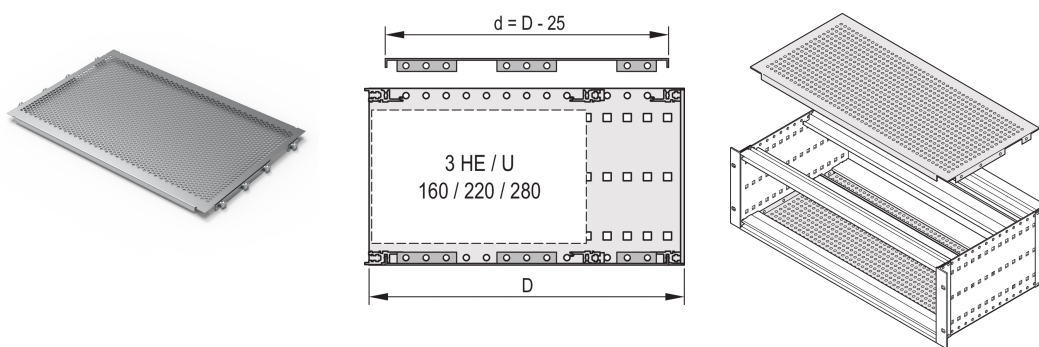

EuropacPRO Cover Plate for Bolting to Side Panel, 63 HP, 235 mm

KATALOGOVÉ ČÍSLO

24560-072

A cover plate is used for electromagnetic shielding or as mechanical protection. The cover can be screwed onto the side panel.

CERTIFICATIONS

VLASTNOSTI

For variable positioning of horizontal rails e.g. for PCBs with standard formats

Perforation degree 58%

Suitable for use with all horizontal rails

VLASTNOSTI PRODUKTU

Rack Width: 63HP

Hĺoubka: 235mm

Množství v balení: 2

Povrchová úprava: Passivated

Materiál: Hliník

Produktová řada: EuropacPRO

Product Type: Cover Plate

Typ: Perforated

Works With: Subracks