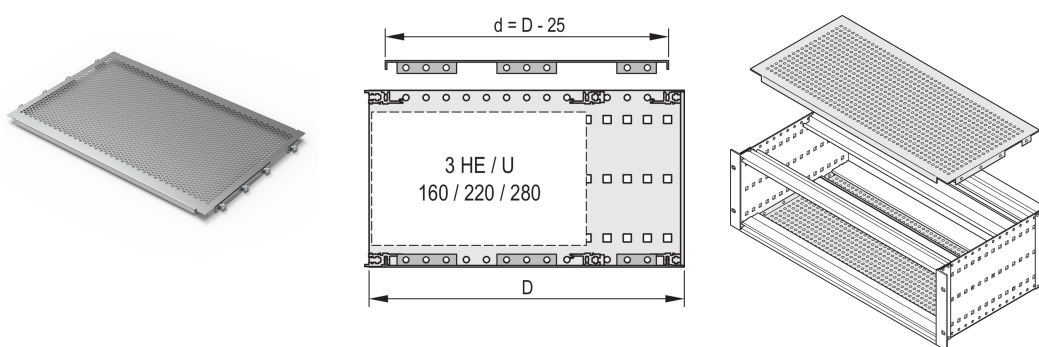

EuropacPRO Cover Plate for Bolting to Side Panel, 63 HP, 295 mm

KATALOGOVÉ ČÍSLO

24560-073

A cover plate is used for electromagnetic shielding or as mechanical protection. The cover can be screwed onto the side panel.

CERTIFICATIONS

VLASTNOSTI

For variable positioning of horizontal rails e.g. for PCBs with standard formats

Perforation degree 58%

Suitable for use with all horizontal rails

VLASTNOSTI PRODUKTU

Rack Width: 63HP

Hĺoubka: 295mm

Množství v balení: 2

Povrchová úprava: Passivated

Materiál: Hliník

Produktová řada: EuropacPRO

Product Type: Cover Plate

Typ: Perforated

Works With: Subracks